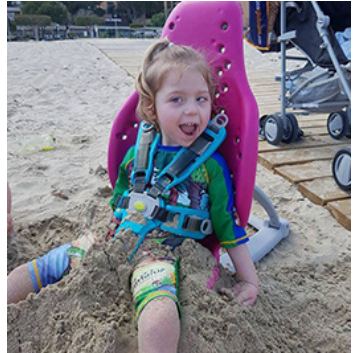

splashy

'Activities Guide'

For bath, play and getaways

Splashy isn't just a bath seat

Although Splashy was primarily designed for the bath, it's clever design means it can adapt to a number of different environments allowing your child to fully participate in different fun family activities.

1 At the beach

2 Swimming pool

3 In the Garden

4

Paddling pool

5

Easily packed
for travelling