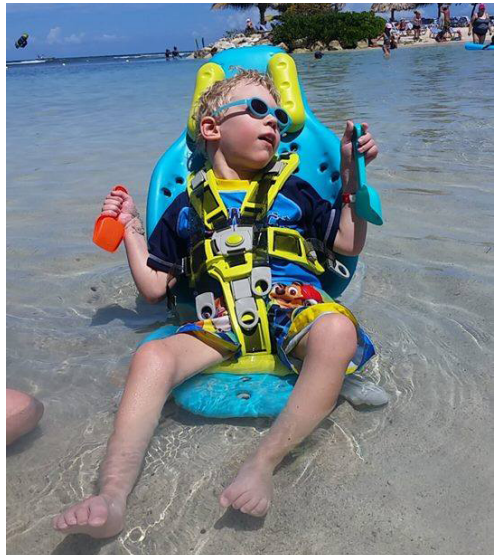

splashy

'Activities Guide'

For bath, play and getaways

Splashy isn't just a bath seat

Although Splashy was primarily designed for the bath, it's clever design means it can adapt to a number of different environments allowing your child to fully participate in different fun family activities.

1 At the beach

2 Swimming pool

3 In the Garden

4

Paddling pool

5

Easily packed
for travelling